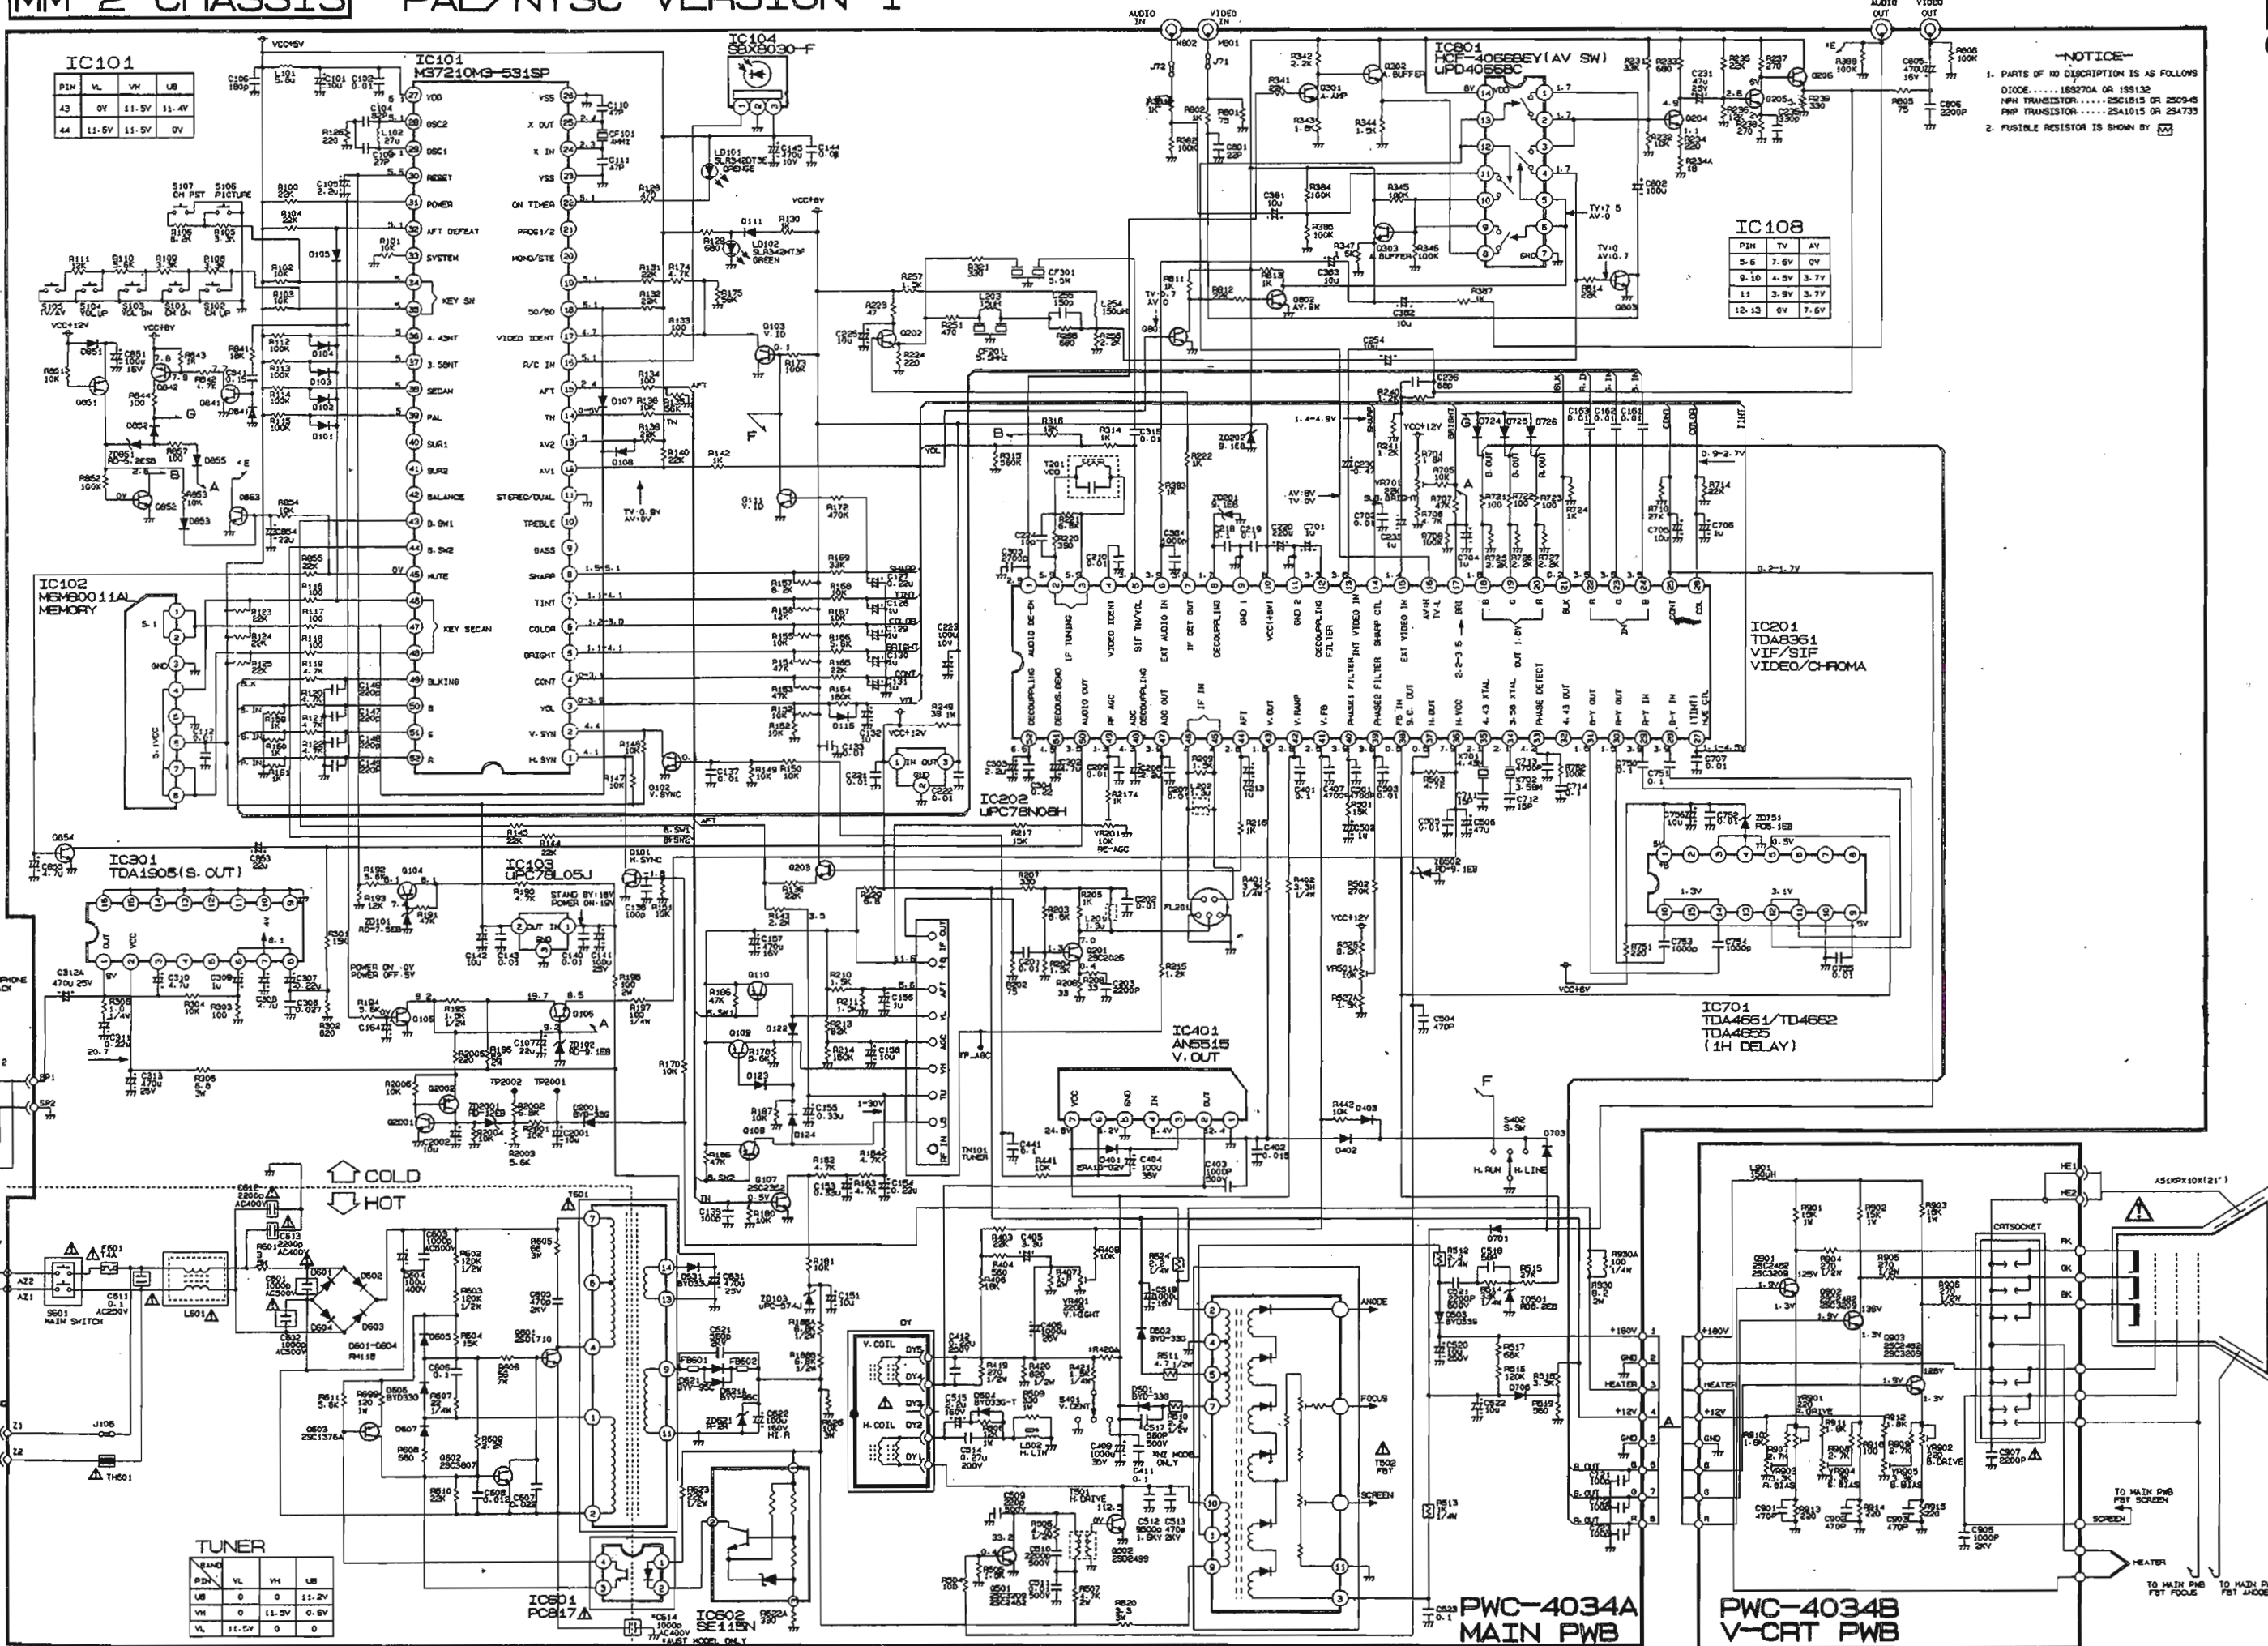

MM-2 CHASSIS PAL/NTSC VERSION-1

MODEL: FS-2120(T) / FS-21NL(T)

CT-1451, CT-2051

78088212

NEC
COLOR TV 24

NOTICE
1. PARTS OF NO DESCRIPTION IS AS FOLLOWS
DIODE.....16S270A OR 159132
NPN TRANSISTOR.....2SC1815 OR 2SC945
PNP TRANSISTOR.....2SA1015 OR 2SA733
2. FUSIBLE RESISTOR IS SHOWN BY

TUNER

Band	VL	VH	UB
UB	0	0	11.2V
VH	0	11.2V	0.5V
VL	11.2V	0	0

PWC-4034A
MAIN PWB

PWC-4034B
V-CRT PWB

OPN	
ENQ	
CHK	
APP	
REV	1
DATE	7/78